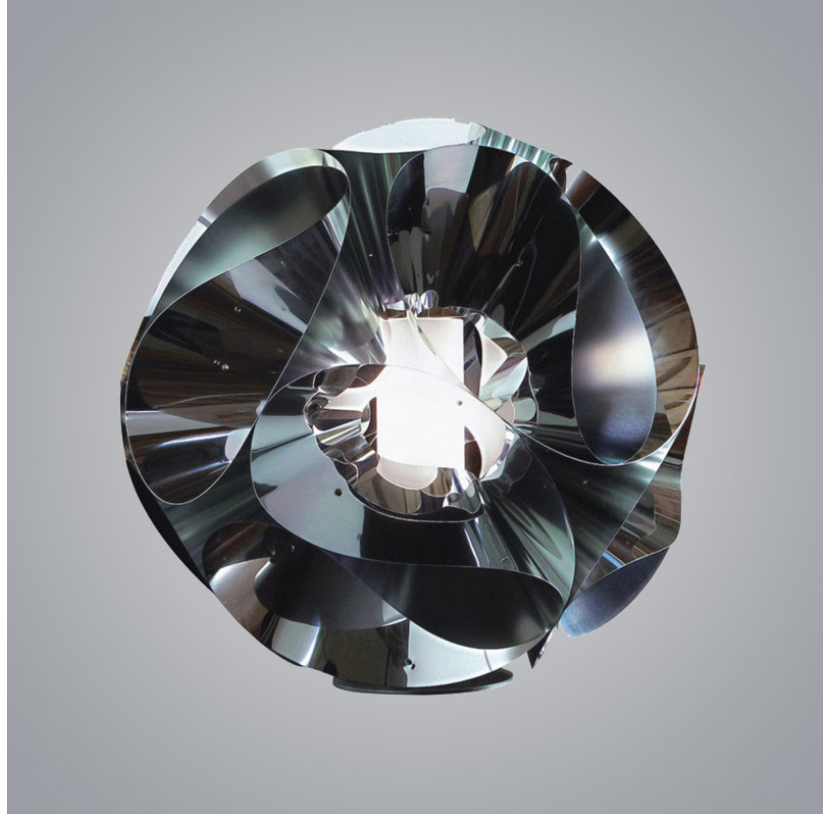

FLORAL PORTABLE

D84095

GENERAL

Series: Floral
Brand: Panzeri
Division: Design
Mounting Type: Portable
Mounting Location: Table
Subcategory: Floor

PHYSICAL

Shape: Round
Diameter (mm): 600
Diameter (in): 23 5/8
Height (mm): 600
Height (in): 23 5/8
Light Distribution: Direct
Weight (kg): 3.72
Weight (lbs): 8.20
Diffuser: Frosted White Pyrex Glass
Fixture Finish: Chrome
Fixture Material: Metal

ELECTRICAL

Number of Lamps: 1
Lamp Type: LED Retrofit / CFL
Bulb Included: Bulb Not Included
Max. Wattage Per Lamp (W): 15 / 23
Lamp Base: E26
Input Voltage (V): 120
Upon Request: 277Vac / GU24

LED

OPTICAL

RATINGS AND CERTIFICATIONS

Certified By: CSA Certified to UL and CSA Standards
IP rating: IP20

Ø600mm 23 5/8"