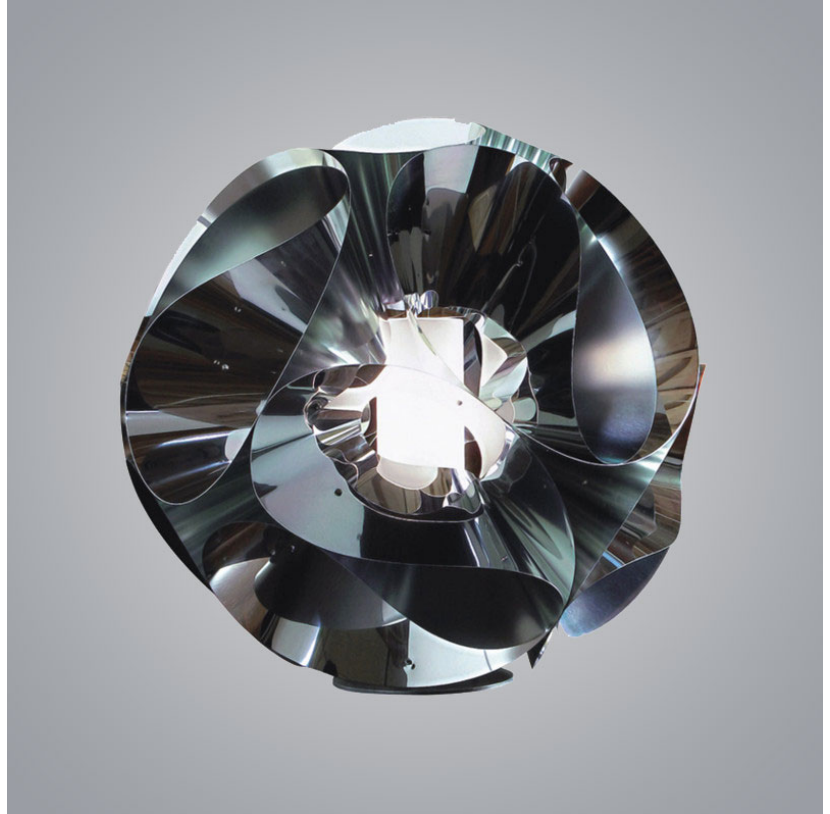

FLORAL PORTABLE

D84094

GENERAL

Series: Floral
Brand: Panzeri
Division: Design
Mounting Type: Portable
Mounting Location: Table
Subcategory: Floor

PHYSICAL

Shape: Round
Diameter (mm): 400
Diameter (in): 15 3/4
Height (mm): 400
Height (in): 15 3/4
Light Distribution: Direct
Weight (kg): 1.50
Weight (lbs): 3.30
Diffuser: Frosted White Pyrex Glass
Fixture Finish: Chrome
Fixture Material: Metal

ELECTRICAL

Number of Lamps: 1
Lamp Type: LED Retrofit / CFL
Bulb Included: Bulb Not Included
Total Output Wattage (W): 15 / 23
Max. Wattage Per Lamp (W): 15 / 23
Lamp Base: E26
Input Voltage (V): 120
Upon Request: 277Vac / GU24

LED

OPTICAL

RATINGS AND CERTIFICATIONS

Certified By: CSA Certified to UL and CSA Standards
IP rating: IP20

Ø400mm 15 3/4"